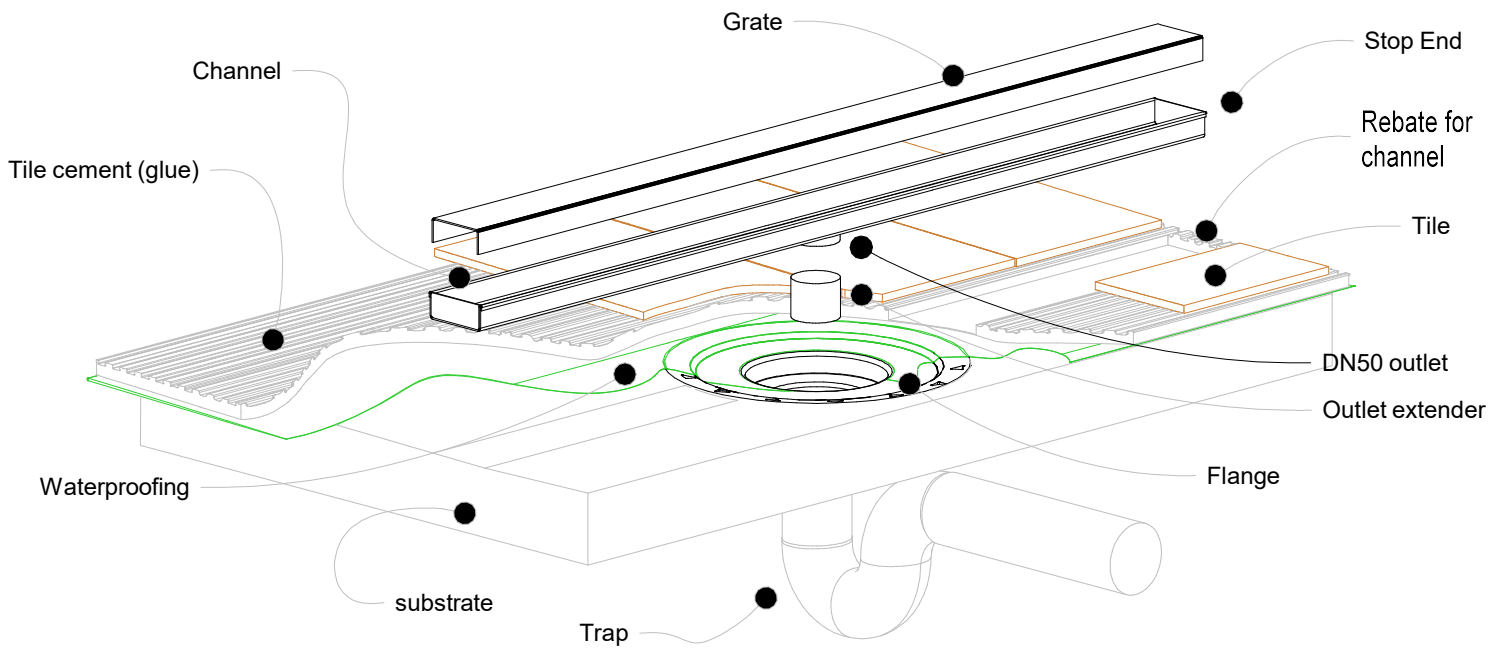

65i25MTL Bathroom

For 65ARi25MTL, 65ARiCO25, 65MNDi25MTL, 65MNDiCO25MTL, 65MNDiCO25, 65PHi25MTL, 65PHi25MTL, 65PSi25CO, 65PSi25MTL, 65PSiCO25, 65TRi25MTL, 65FTi25MTL and 65TRiCO25, 65PPSi25MTL, PASi25MTL.

NOTE, refer to AS3500 for specific outlet pipe sizes related to your specific installation.

NOTE, this method requires the channel system to be ABOVE and SEPARATE from the WATERPROOFING.