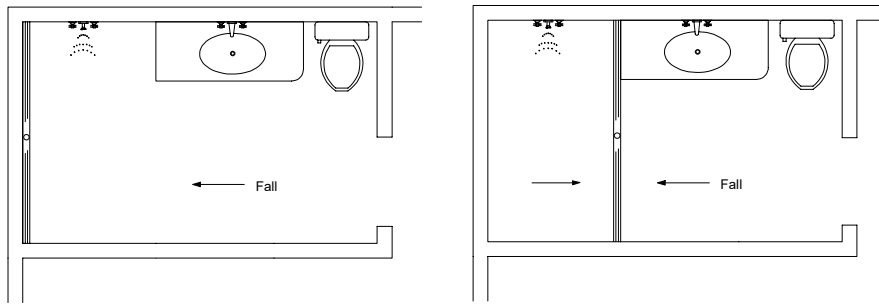

65i25MTL Bathroom

For 65ARi25MTL, 65ARiCO25, 65MNDi25MTL, 65MNDiCO25MTL, 65MNDiCO25, 65PHi25MTL, 65PHi25MTL, 65PSi25CO, 65PSi25MTL, 65PSiCO25, 65TRi25MTL, 65FTi25MTL and 65TRiCO25, 65PPSi25MTL, PASi25MTL.

NOTE, refer to AS3500 for specific outlet pipe sizes related to your specific installation.

NOTE, this method requires the channel system to be ABOVE and SEPARATE from the WATERPROOFING.